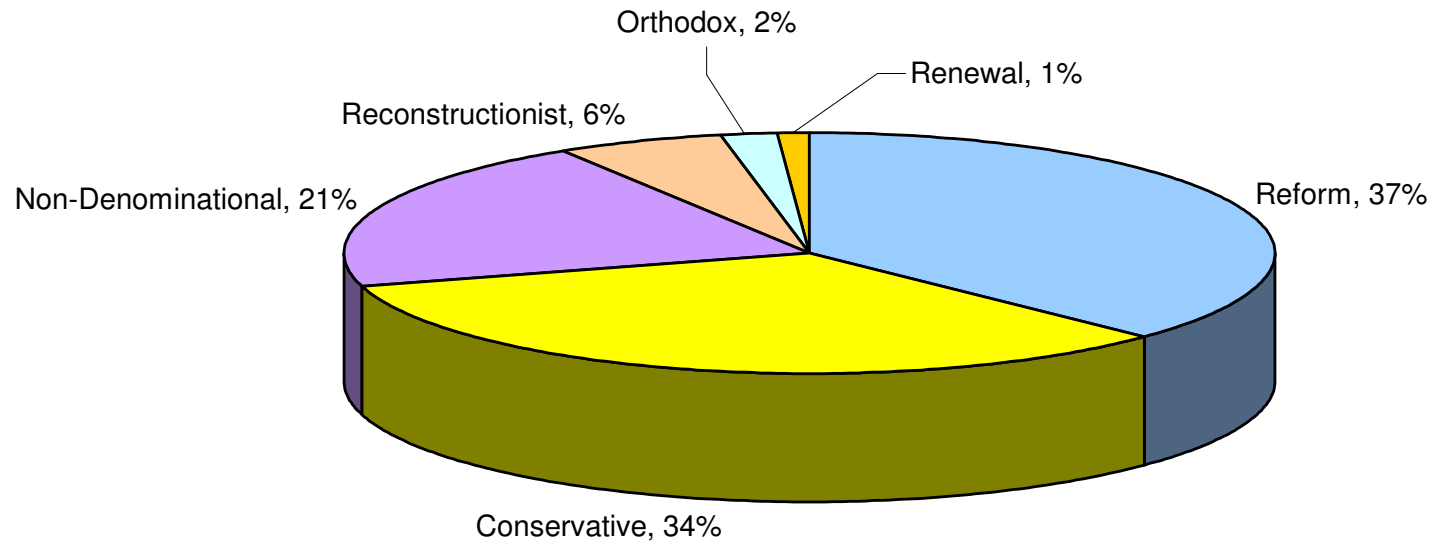

## Chart of Institutions by Denomination

Contact Jennifer Groen, *Rosh Hodesh: it's a girl thing!* National Director  
[jgroen@movingtraditions.org](mailto:jgroen@movingtraditions.org), or 215-887-4511 x103 to start a group for girls in your community.